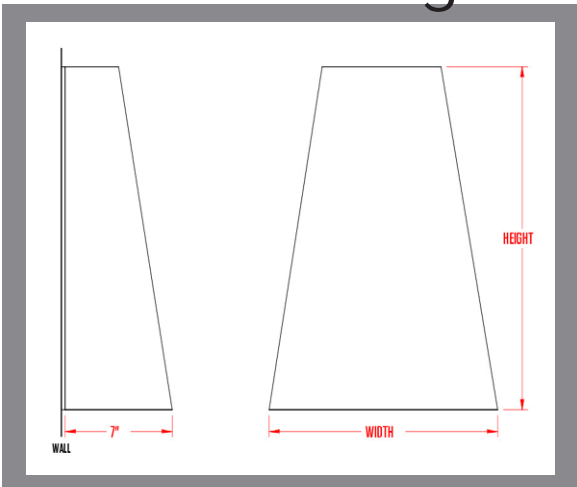

# conic sconce

model | 16-11

## line drawing

## dimensions

diameter	height	depth
**7"	9"	3.5"
13.5"	16"	7"