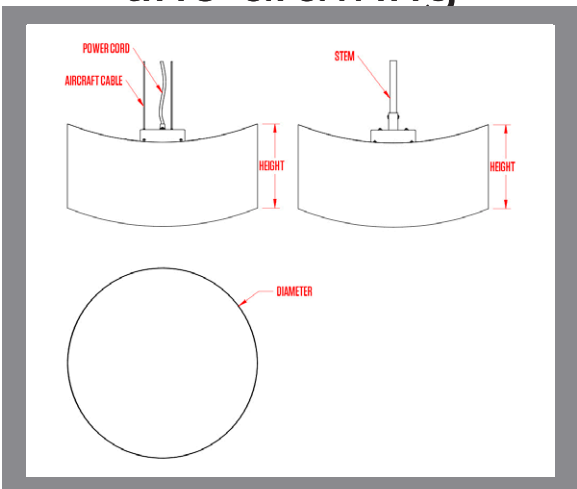

## line drawing

## dimensions

- 18" diameter
- 8" height