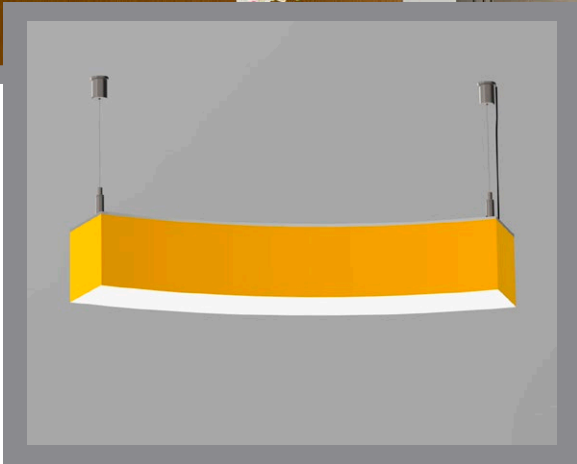

bend

model | 18-C

Bend fixtures at Philadelphia Convention
& Visitors Bureau in Philadelphia, PA

line drawing

dimensions

- please visit our website to see available sizing options

material

- laminated shade*
- + opal diffuser