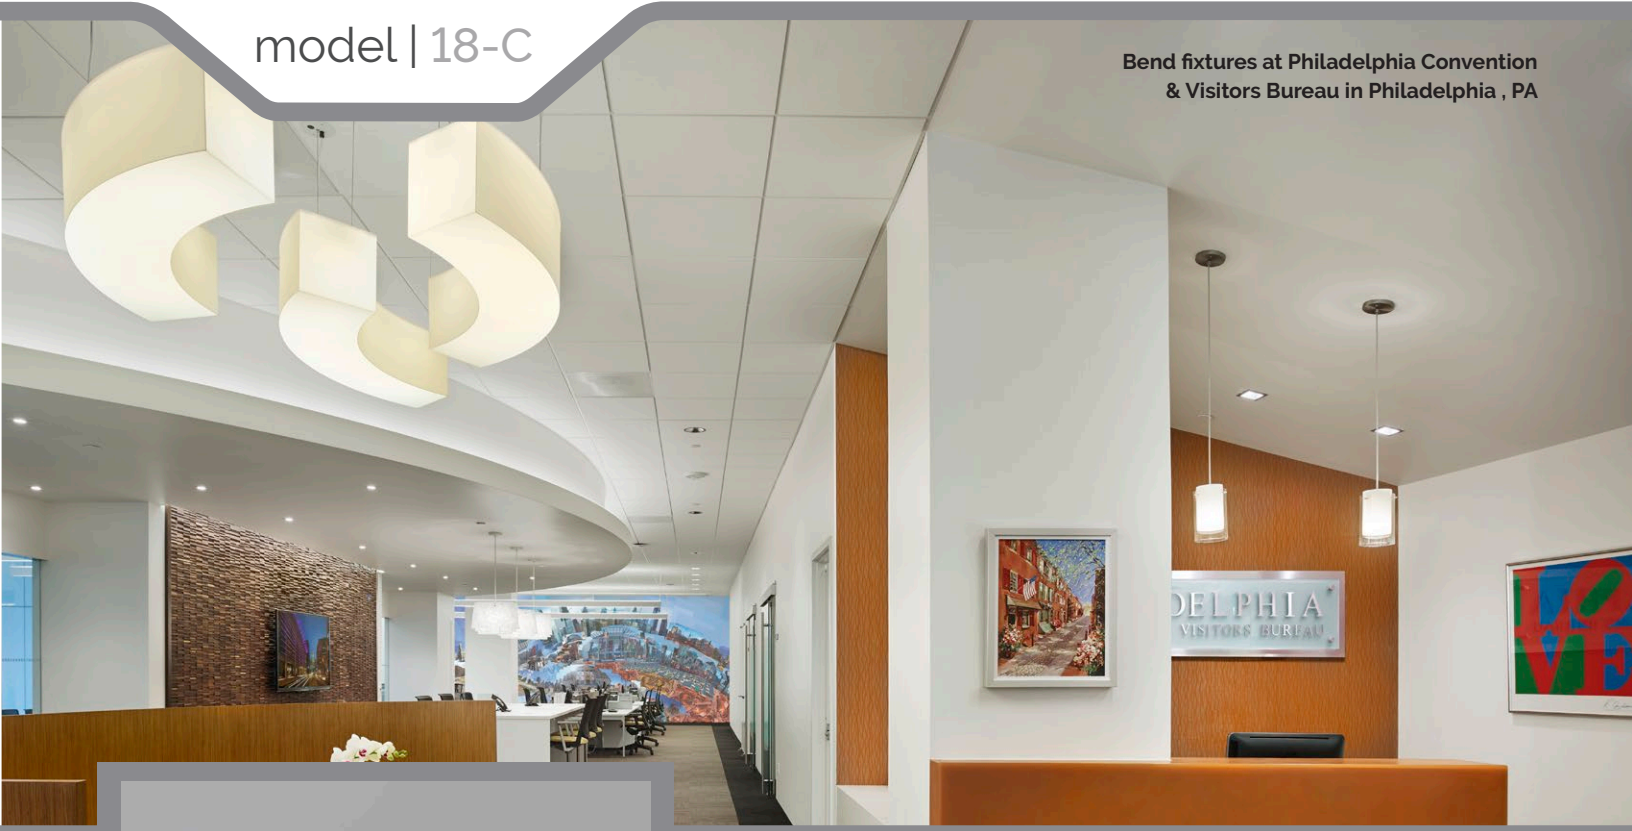

bend

model | 18-C

Bend fixtures at Philadelphia Convention
& Visitors Bureau in Philadelphia, PA

line drawing

dimensions

- please visit our website to see available sizing options

material

- laminated shade*
- + opal diffuser