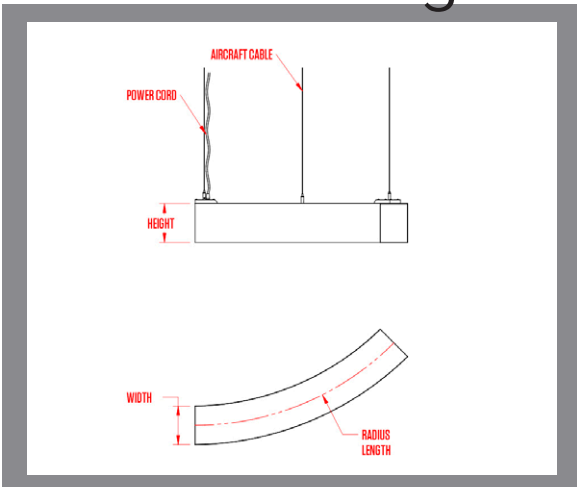

bend

model | 18-C

Bend fixtures at Philadelphia Convention
& Visitors Bureau in Philadelphia, PA

line drawing

dimensions

- please visit our website to see available sizing options

material

- laminated shade*
- + opal diffuser