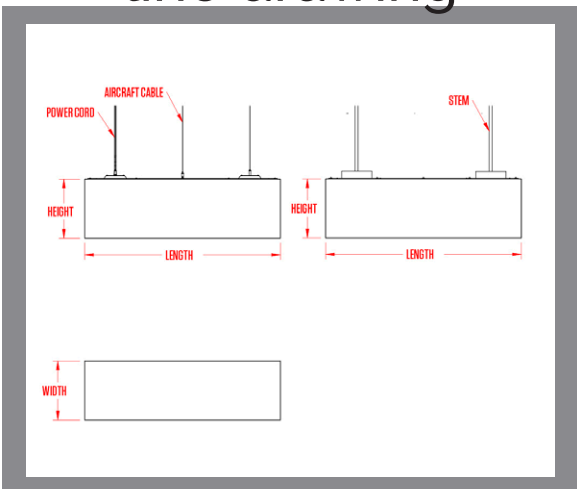

avalon

model | 16-23

line drawing

dimensions

- 10", 12" square
- 28", 40", 52", 60" length

material

- laminated shade*
- + opal diffuser

sourcing