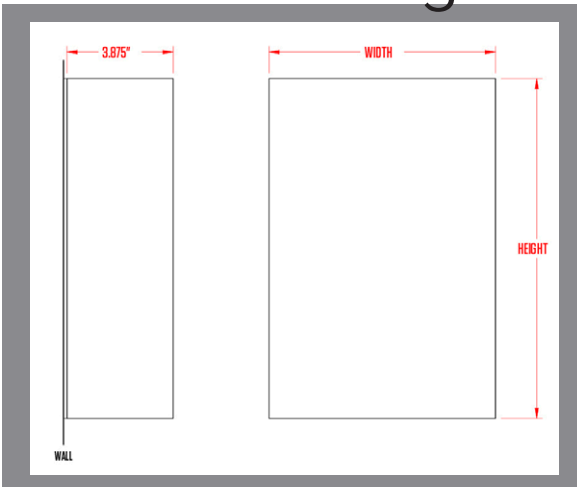

antica sconce

model | 16-40

line drawing

dimensions

- 10" width
- 13" height
- 3 $\frac{7}{8}$ " depth**

material

- laminated shade*
- + opal diffuser

sourcing