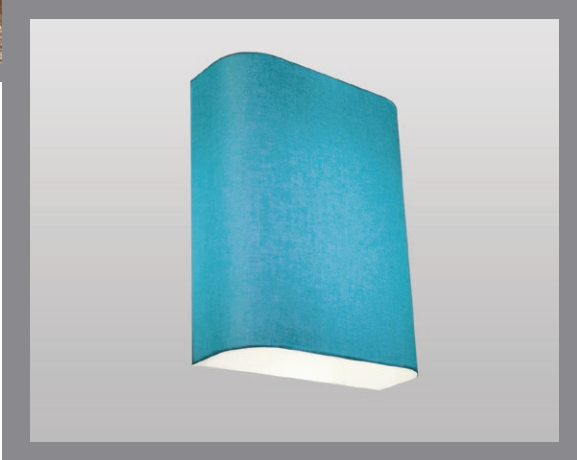

antica sconce

model | 16-40

line drawing

dimensions

- 10" width
- 13" height
- 3 $\frac{7}{8}$ " depth**

material

- laminated shade*
- + opal diffuser

sourcing

- LED

mounting

- wall mount

*See shade material under 'design options' in the resources section.

**ADA compliant.