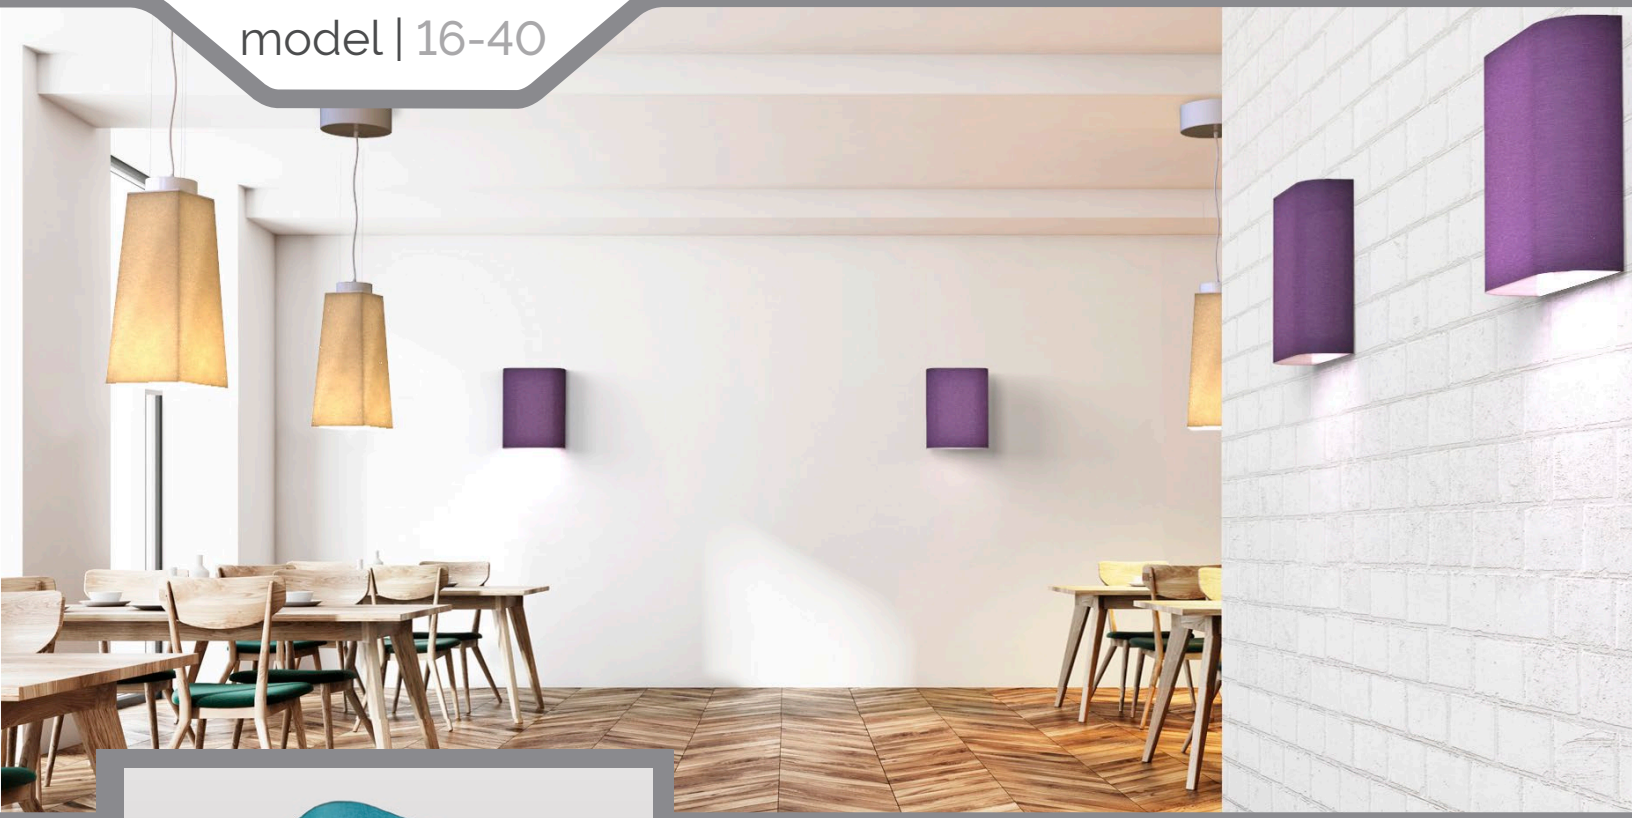

antica sconce

model | 16-40

line drawing

dimensions

- 10" width
- 13" height
- 3 $\frac{7}{8}$ " depth**

material

- laminated shade*
- + opal diffuser

sourcing

- LED

mounting

- wall mount

*See shade material under 'design options' in the resources section.

**ADA compliant.