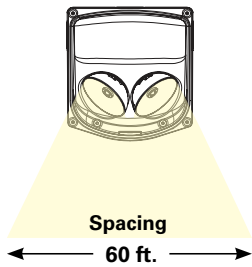

white

silver

black

COOPER

Lighting Solutions

ATLEL Industrial LED emergency lighting

	Feature	Benefit	Result
Performance	Superior egress coverage; up to 60 feet	Less fixtures required	💰
	-30°C to 50°C temperature range	Design flexibility	✔️
	Self-diagnostics with laser test	Reduced NFPA testing costs	💰
Construction	Industrial die cast aluminum/polycarbonate housing	Environment - proof	✔️
	Two 330 Lumen LED sources; Nickel Cadmium battery	No maintenance	💰
	EZ hang installation	Reduced installation time	🕒
Compliance	NEMA 4X/IP66/NSF/UL924 wet location standard	Ease of specifying / ordering	🕒
	5-year product warranty; 7-year prorated battery warranty	No worries	✔️
	Hazardous Class 1, Division 2 option	Design flexibility	🕒

Ordering Information

Series	Housing	Wet Location	Egress Coverage	Color	Self Diagnostics	Hazardous Location
ATLEL = LED Emergency light	D = Die cast	W = Wet location (-30°C to 50°C)	60 = 60 ft.	___ = silver BK = black WH = white	SD = Self Diagnostics (standard)	___ = not Hazardous HAZ = Hazardous