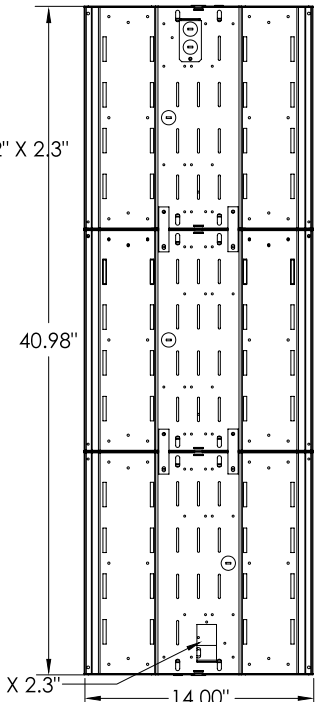

TRIPLE MODULE