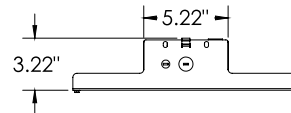

DIMENSIONS

SINGLE MODULE