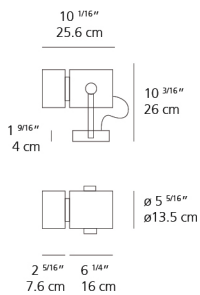

Dimensions

Packaging

1 Box

1 x 20" x 13-3/8" x 14-3/8" / 11.58 lbs - 50.7 cm x 33.7 cm x 36.3 cm / 5.252 kg

Light distribution

Direct

Luminaire weight

8.26 lbs / 3.75 kg