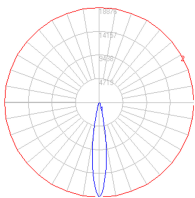

Dimensions

Packaging

1 Box

1 x 20" x 13-3/8" x 14-3/8" / 11.58 lbs - 50.7 cm x 33.7 cm x 36.3 cm / 5.252 kg

Light distribution

Direct

Luminaire weight

8.26 lbs / 3.75 kg

Red = Max Cd. Through Vertical plane

Blue = Max Cd. Through Horizontal plane

Warranty

5 year limited warranty