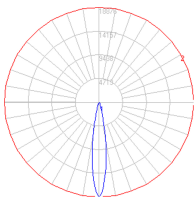

Dimensions

Packaging

1 Box

1 x 20" x 13-3/8" x 14-3/8" / 11.58 lbs - 50.7 cm x 33.7 cm x 36.3 cm / 5.252 kg

Light distribution

Direct

Luminaire weight

8.26 lbs / 3.75 kg

Red = Max Cd. Through Vertical plane

Blue = Max Cd. Through Horizontal plane

Warranty

5 year limited warranty