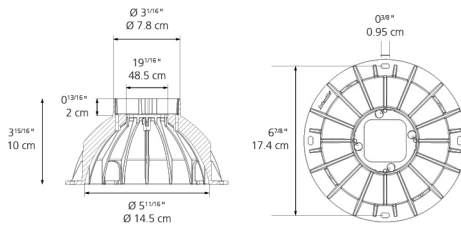

Dimensions

Packaging

1 Box

1 x 7-15/16" x 7-15/16" x 6-13/16" / 1.1 lbs - 20 cm x 20 cm x 17 cm / .5 kg

Light distribution

Luminaire weight

.77 lbs / .35 kg

Warranty