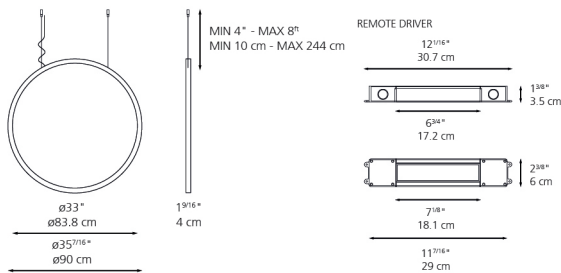

O Ø90 Suspension

SO90EB

SPECIFICATIONS

Design By

Elemental

Collection

Outdoor

Specifications

Dimensions

Packaging

2 Boxes

1 x 46-9/16" x 9-1/8" x 40-5/8" / 20.5 lbs - 118 cm x 23 cm x 103 cm / 9.3 kg

1 x x x / lbs - cm x cm x cm / kg

Light distribution

Direct/Indirect

Luminaire weight