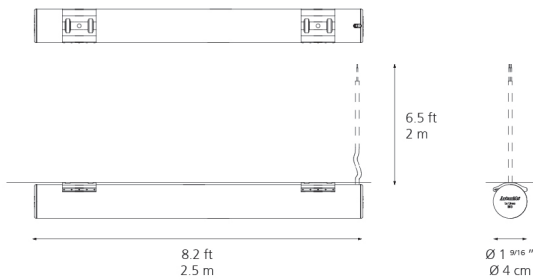

## SPECIFICATIONS

**Design By**  
BJARKE INGELS GROUP

**Collection**  
Outdoor

**Specifications**

Delivered lumens	2400lm
Light output ratio	72.73lm/W
Power consumption	33W
Led type	33W ARRAY
CCT (Correlated Color Temperature)	3000K
CRI (Color Rendering Index)	>90
Life expectancy	50000Hrs
Control type	Dimmable 0-10V
Input Voltage	120-277V
Driver	MEAN WELL - 1 x PWM-90-24
BUG Rating	B0-U0-G0

### Dimensions

### Packaging

2 Boxes

1 x 32" x 32" x 6-3/8" / 15.43 lbs - 81 cm x 81 cm x 16 cm / 7 kg

1 x 31-1/2" x 6-3/8" x 5-3/16" / 1.76 lbs - 29 cm x 16 cm x 13 cm / .8 kg