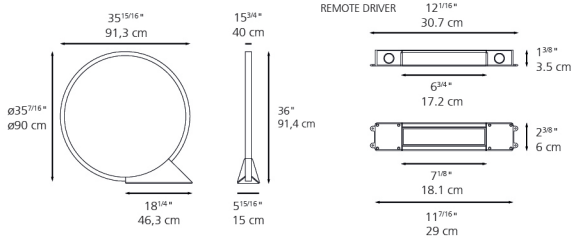

O Ø90 Ground

FO90EB

SPECIFICATIONS

Design By

Elemental

Collection

Outdoor

Specifications

Dimensions

Packaging

2 Boxes

1 x 46-9/16" x 9-1/8" x 40-5/8" / 22.71 lbs - 118 cm x 23 cm x 103 cm / 10.3 kg

1 x x x / lbs - cm x cm x cm / kg

Light distribution

Direct/Indirect

Luminaire weight