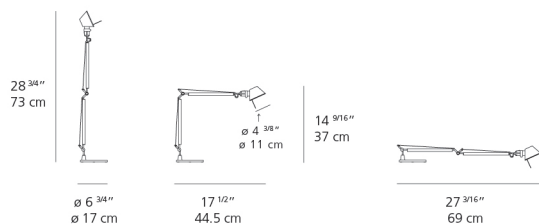

Lamp type	LED-T
Lamp	max 60W E12/G16.5
Lamp Included	No
Control type	On/Off (On Cord)
Input Voltage	120V
Power consumption	68W
Ballast	N/A

Colors & Finishes

-  Coral RAL 3026 (Head)
-  Black (Body & Base)

Features & Accessories

- Fully adjustable, articulated arm structure
- Tilttable and 360 degrees rotatable diffuser

Dimensions

Packaging

1 Box

1 x 21-3/8" x 8-3/8" x 8-3/8" / 5.95 lbs - 54 cm x 21 cm x 21 cm / 2.7 kg

Light distribution

Direct

Luminaire weight

4.19 lbs / 1.9 kg

Warranty

5 year limited warranty