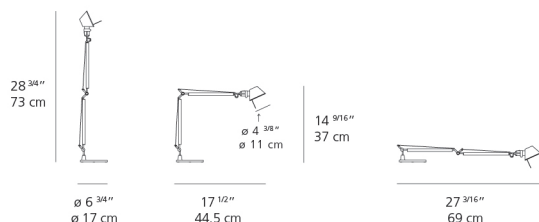

Lamp type	LED-T
Lamp	max 60W E12/G16.5
Lamp Included	No
Control type	On/Off (On Cord)
Input Voltage	120V
Power consumption	68W
Ballast	N/A

Colors & Finishes

-  Yellow RAL 1026 (Head)
-  Black (Body & Base)

Features & Accessories

- Fully adjustable, articulated arm structure
- Tilttable and 360 degrees rotatable diffuser

Dimensions

Packaging

1 Box

1 x 21-3/8" x 8-3/8" x 8-3/8" / 5.95 lbs - 54 cm x 21 cm x 21 cm / 2.7 kg

Light distribution

Direct

Luminaire weight

4.19 lbs / 1.9 kg

Warranty

5 year limited warranty