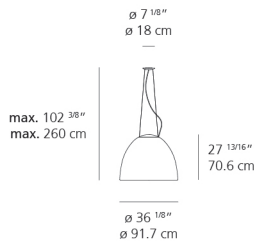

Delivered lumens	6478lm
Light output ratio	68.2lm/W
Power consumption	124W
Led type	124W C.O.B.*
CCT (Correlated Color Temperature)	3000K
CRI (Color Rendering Index)	>93
Life expectancy	50000Hrs
Control type	Dimmable 0-10V
Input Voltage	120-277V
Driver	INVENTRONICS - 1 x EUM-150S210DG

Dimensions

Packaging

1 Box

1 x 39-7/16" x 39-7/16" x 31-9/16" / 44.09 lbs - 100 cm x 100 cm x 80 cm / 20 kg

Light distribution

Direct/Indirect

Luminaire weight

23.15 lbs / 10.5 kg