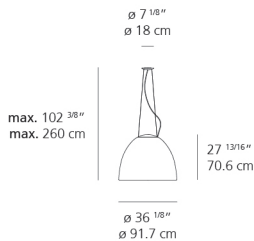

Delivered lumens	6478lm
Light output ratio	68.2lm/W
Power consumption	124W
Led type	124W C.O.B.*
CCT (Correlated Color Temperature)	3000K
CRI (Color Rendering Index)	>93
Life expectancy	50000Hrs
Control type	Dimmable 0-10V
Input Voltage	120-277V
Driver	INVENTRONICS - 1 x EUM-150S210DG

Dimensions

Packaging

1 Box

1 x 39-7/16" x 39-7/16" x 31-9/16" / 44.09 lbs - 100 cm x 100 cm x 80 cm / 20 kg

Light distribution

Direct/Indirect

Luminaire weight

23.15 lbs / 10.5 kg