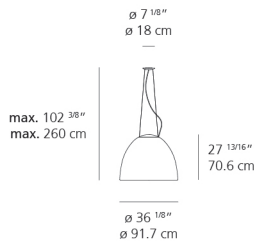

| | |
|------------------------------------|----------------------------------|
| Delivered lumens | 6478lm |
| Light output ratio | 68.2lm/W |
| Power consumption | 124W |
| Led type | 124W C.O.B.* |
| CCT (Correlated Color Temperature) | 3000K |
| CRI (Color Rendering Index) | >93 |
| Life expectancy | 50000Hrs |
| Control type | Dimmable 0-10V |
| Input Voltage | 120-277V |
| Driver | INVENTRONICS - 1 x EUM-150S210DG |

Dimensions

Packaging

1 Box

1 x 39-7/16" x 39-7/16" x 31-9/16" / 44.09 lbs - 100 cm x 100 cm x 80 cm / 20 kg

Light distribution

Direct/Indirect

Luminaire weight

23.15 lbs / 10.5 kg