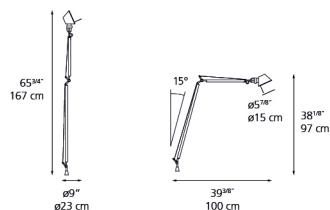

Lamp type	LED-T
Lamp	max 75W E26/A19
Lamp Included	No
Control type	On/Off (On Head)
Input Voltage	120V
Power consumption	N/A
Ballast	N/A

Colors & Finishes

Black

Materials

-

Features & Accessories

Dimensions

Packaging

1 Box

1 x 44-3/16" x 14-1/4" x 8-3/8" / 5.29 lbs - 112 cm x 36 cm x 21 cm / 2.4 kg

Light distribution

Luminaire weight

2.2 lbs / 1 kg

Warranty