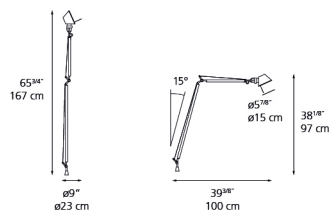

Lamp type	LED-T
Lamp	max 75W E26/A19
Lamp Included	No
Control type	On/Off (On Head)
Input Voltage	120V
Power consumption	N/A
Ballast	N/A

Colors & Finishes

Aluminum

Materials

-

Features & Accessories

Dimensions

Packaging

1 Box

1 x 14-1/4" x 8-3/8" x 44-3/16" / 5.22 lbs - 36 cm x 21 cm x 112 cm / 2.37 kg

Light distribution

Luminaire weight

2.03 lbs / .92 kg

Warranty