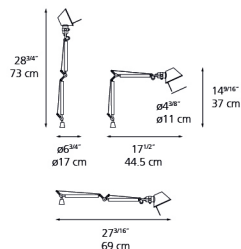

Lamp type	LED-T
Lamp	max 60W E12/G16.5
Lamp Included	No
Control type	On/Off (On Cord)
Input Voltage	120V
Power consumption	N/A
Ballast	N/A

Colors & Finishes

Aluminum

Materials

- Body and arm in aluminum

Features & Accessories

Dimensions

Packaging

1 Box

1 x 8-3/4" x 8-3/4" x 19-13/16" / 2.51 lbs - 22 cm x 22 cm x 50 cm / 1.14 kg

Light distribution

Direct

Luminaire weight

1.04 lbs / .47 kg