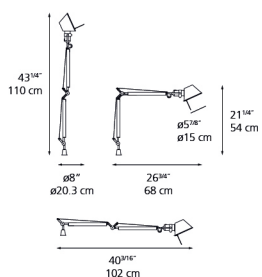

Lamp type	LED-T
Lamp	max 100W E26/A19
Lamp Included	No
Control type	On/Off (On Head)
Input Voltage	120V
Power consumption	N/A
Ballast	N/A

Colors & Finishes

Aluminum

Materials

Features & Accessories

Dimensions

Packaging

1 Box

1 x 10-1/8" x 8-3/16" x 34-1/8" / 4.01 lbs - 25.5 cm x 20.5 cm x 86.5 cm / 1.82 kg

Light distribution

Luminaire weight

1.63 lbs / .74 kg

Warranty