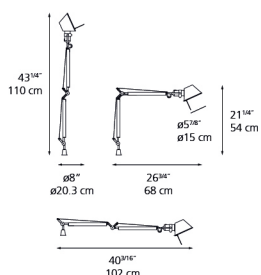

| | |
|-------------------|------------------|
| Lamp type | LED-T |
| Lamp | max 100W E26/A19 |
| Lamp Included | No |
| Control type | On/Off (On Head) |
| Input Voltage | 120V |
| Power consumption | N/A |
| Ballast | N/A |

Colors & Finishes

Materials

-

Features & Accessories

Dimensions

Packaging

1 Box

1 x 33-15/16" x 10-3/4" x 7-15/16" / 3.31 lbs - 86 cm x 27 cm x 20 cm / 1.5 kg

Light distribution

Luminaire weight

1.76 lbs / .8 kg

Warranty