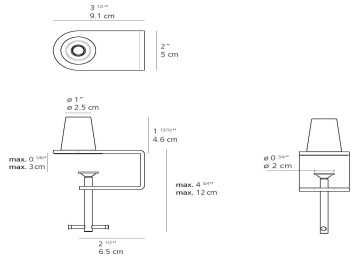

A004100

Design By

Specifications

Collection

Design

Lamp type	N/A
Lamp	N/A
Lamp Included	No
Control type	No light
Input Voltage	N/A
Power consumption	N/A
Ballast	N/A

Colors & Finishes

Materials

-

Features & Accessories

Dimensions

Packaging

1 Box
 1 x 5-3/16" x 4-13/16" x 3-5/8" / .44 lbs - 13 cm x 12 cm x 9 cm / .2 kg

Light distribution

Luminaire weight

.22 lbs / .1 kg