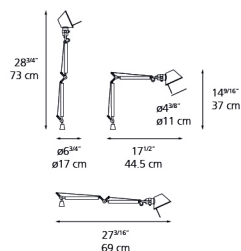

Lamp type	LED-T
Lamp	max 100W E26/A19
Lamp Included	No
Control type	On/Off (On Head)
Input Voltage	120V
Power consumption	N/A
Ballast	N/A

Colors & Finishes

Aluminum

Materials

Features & Accessories

Dimensions

Packaging

1 Box

1 x 10-1/8" x 8-3/16" x 34-1/8" / 4.19 lbs - 25.5 cm x 20.5 cm x 86.5 cm / 1.9 kg

Light distribution

Luminaire weight

1.81 lbs / .82 kg

Warranty