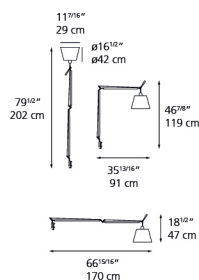

Tolomeo mega body

0778018A

SPECIFICATIONS

Design By

Michele De Lucchi
Giancarlo Piretti

Collection

Design

Specifications

Lamp type	LED-T
Lamp	max 150W E26/A19
Lamp Included	No
Control type	DIMMABLE (On Cord)
Input Voltage	120V
Power consumption	N/A
Ballast	N/A

Colors & Finishes

Aluminum

Materials

- Body & arm in aluminum

Features & Accessories

Dimensions

Packaging

1 Box

1 x 44-9/16" x 13-5/16" x 8-3/8" / 6.61 lbs - 113 cm x 33.5 cm x 21 cm / 3 kg

Light distribution

Diffused

Luminaire weight

3.09 lbs / 1.4 kg