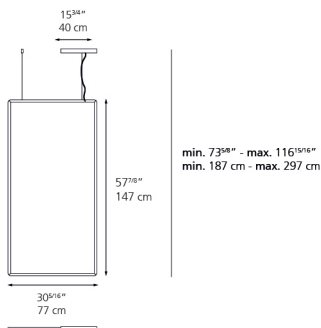

Dimensions

Packaging

1 Box

1 x 6-13/16" x 6-1/2" x 67" / 36.16 lbs - 17 cm x 90 cm x 170 cm / 16.4 kg

Light distribution

Diffused

Luminaire weight

19.18 lbs / 8.7 kg