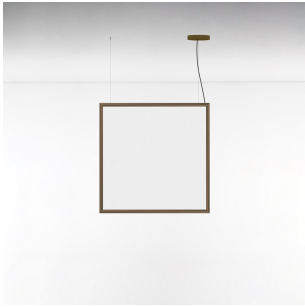

Discovery Space Square suspension bronze

SPECIFICATIONS

2004068A

Design By

Ernesto Gismondi

Collection

Design

Specifications

Colors & Finishes

- Transparent (Diffuser)
- Bronze (Rim & Canopy)

Materials

- Rim in ultra-light aluminum
- Diffuser in clear PMMA

Features & Accessories

- Rim hosts a LED strip injecting light into a clear surface
- Diffuser is transparent when off, filled with light when on

Dimensions

Packaging

1 Box

1 x 5-3/8" x 44-9/16" x 46-15/16" / 25.09 lbs - 13.5 cm x 113 cm x 119 cm / 11.38 kg

Light distribution

Diffused

Luminaire weight

16.98 lbs / 7.7 kg