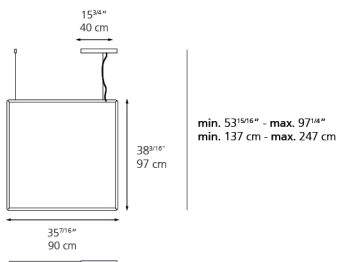

Dimensions

Packaging

1 Box

1 x 5-3/8" x 44-9/16" x 46-15/16" / 25.09 lbs - 13.5 cm x 113 cm x 119 cm / 11.38 kg

Light distribution

Diffused

Luminaire weight

16.98 lbs / 7.7 kg