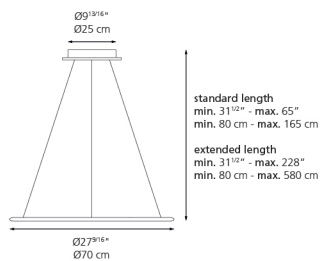

Delivered lumens	N/A
Light output ratio	N/A
Power consumption	49.3W
Led type	42.5W Array*
CCT (Correlated Color Temperature)	3000K
CRI (Color Rendering Index)	>90
Life expectancy	50000Hrs
Control type	Dimmable 2-Wire
Input Voltage	120V
Driver	N/A

Dimensions

Packaging

1 Box

1 x 45-3/8" x 36-11/16" x 3-5/8" / 17.39 lbs - 115 cm x 93 cm x 9 cm / 7.89 kg

Light distribution

Direct

Luminaire weight

8.11 lbs / 3.68 kg