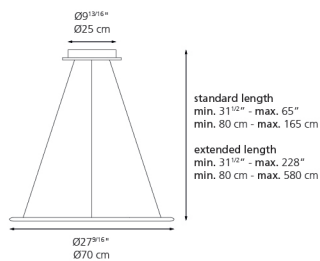

### Specifications

Delivered lumens	N/A
Light output ratio	N/A
Power consumption	49.34W
Led type	42.5W Array*
CCT (Correlated Color Temperature)	3000K
CRI (Color Rendering Index)	>90
Life expectancy	50000Hrs
Control type	Dimmable 2-Wire
Input Voltage	120V
Driver	N/A

### Dimensions