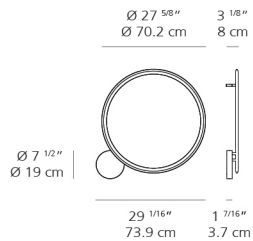

### Specifications

Delivered lumens	2474.65lm
Light output ratio	49.49lm/W
Power consumption	49.3W
Led type	39W Array*
CCT (Correlated Color Temperature)	3000K
CRI (Color Rendering Index)	>90
Life expectancy	50000Hrs
Control type	Dimmable 2-Wire
Input Voltage	120V
Driver	HATCH - 1 x LC40-2100P-120-G

### Dimensions

### Luminaire weight

7.72 lbs / 3.5 kg