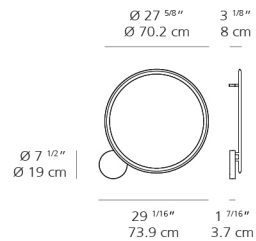

### Specifications

Delivered lumens	2474.65lm
Light output ratio	49.49lm/W
Power consumption	49.3W
Led type	39W Array*
CCT (Correlated Color Temperature)	3000K
CRI (Color Rendering Index)	>90
Life expectancy	50000Hrs
Control type	Dimmable 2-Wire
Input Voltage	120V
Driver	N/A

### Dimensions

### Luminaire weight

7.72 lbs / 3.5 kg