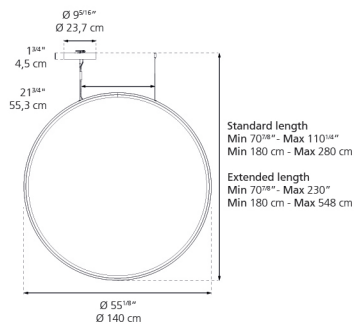

### Specifications

Delivered lumens	N/A
Light output ratio	N/A
Power consumption	83W
Led type	71W Array*
CCT (Correlated Color Temperature)	3000K
CRI (Color Rendering Index)	>90
Life expectancy	50000Hrs
Control type	Dimmable 2-Wire / Dimmable 0-10V
Input Voltage	120-277V
Driver	N/A

### Dimensions

### Packaging

1 Box

1 x 62-11/16" x 62-11/16" x 5-13/16" / 40.12 lbs - 159 cm x 159 cm x 14.5 cm / 18.2 kg

### Luminaire weight

23.15 lbs / 10.5 kg