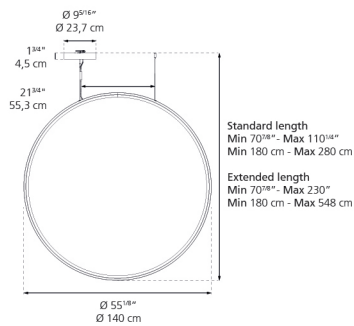

### Specifications

Delivered lumens	6761.93lm
Light output ratio	84.52lm/W
Power consumption	83W
Led type	71W Array*
CCT (Correlated Color Temperature)	3000K
CRI (Color Rendering Index)	>90
Life expectancy	50000Hrs
Control type	Dimmable 2-Wire / Dimmable 0-10V
Input Voltage	120-277V
Driver	N/A

### Dimensions

### Packaging

1 Box

1 x 62-11/16" x 62-11/16" x 5-13/16" / 40.48 lbs - 159 cm x 159 cm x 14.5 cm / 18.36 kg

### Luminaire weight

23.5 lbs / 10.66 kg