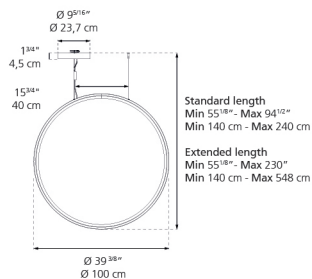

### Specifications

Delivered lumens	4859.31lm
Light output ratio	80.99lm/W
Power consumption	62W
Led type	56W Array*
CCT (Correlated Color Temperature)	3000K
CRI (Color Rendering Index)	>90
Life expectancy	50000Hrs
Control type	Dimmable 2-Wire / Dimmable 0-10V
Input Voltage	120-277V
Driver	N/A

### Dimensions