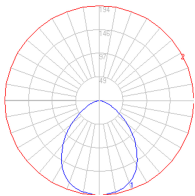

Luminaire weight

1.32 lbs / .6 kg