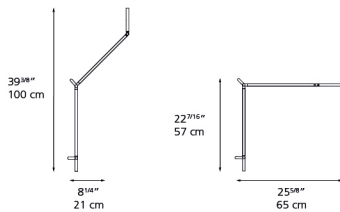

Dimensions

Packaging

1 Box

1 x 42" x 14" x 2-5/8" / 5.51 lbs - 106.5 cm x 35.5 cm x 6.5 cm / 2.5 kg

Light distribution

Direct

Luminaire weight

1.32 lbs / .6 kg