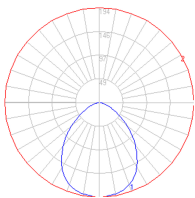

Dimensions

Packaging

1 Box

1 x 42" x 14" x 2-5/8" / 5.51 lbs - 106.5 cm x 35.5 cm x 6.5 cm / 2.5 kg

Light distribution

Direct

Luminaire weight

1.32 lbs / .6 kg

Warranty

Red = Max Cd. Through Vertical plane

Blue = Max Cd. Through Horizontal plane