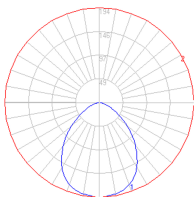

Dimensions

Packaging

1 Box

1 x 42" x 14" x 2-5/8" / 5.51 lbs - 106.5 cm x 35.5 cm x 6.5 cm / 2.5 kg

Light distribution

Direct

Luminaire weight

1.32 lbs / .6 kg

Warranty

5 year limited warranty

Red = Max Cd. Through Vertical plane

Blue = Max Cd. Through Horizontal plane