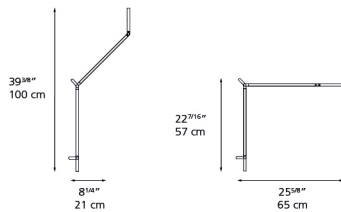

Dimensions

Packaging

1 Box

1 x 42" x 14" x 2-5/8" / 5.51 lbs - 106.5 cm x 35.5 cm x 6.5 cm / 2.5 kg

Light distribution

Direct

Luminaire weight

1.32 lbs / .6 kg