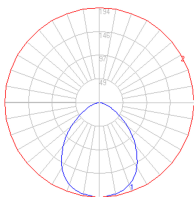

Dimensions

Packaging

1 Box

1 x 42" x 14" x 2-5/8" / 5.51 lbs - 106.5 cm x 35.5 cm x 6.5 cm / 2.5 kg

Light distribution

Direct

Luminaire weight

1.32 lbs / .6 kg

Red = Max Cd. Through Vertical plane

Blue = Max Cd. Through Horizontal plane

Warranty