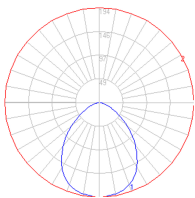

Luminaire weight

1.32 lbs / .6 kg