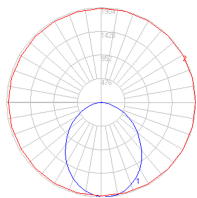

Dimensions

Packaging

2 Boxes

1 x 47-5/16" x 39-7/16" x 104-7/16" / 178.57 lbs - 120 cm x 100 cm x 265 cm / 81 kg

1 x 25-11/16" x 25-11/16" x 23-11/16" / 158.73 lbs - 65 cm x 65 cm x 60 cm / 72 kg

Light distribution

Direct

Luminaire weight

196.21 lbs / 89 kg

Red = Max Cd. Through Vertical plane

Blue = Max Cd. Through Horizontal plane

Warranty

5 year limited warranty