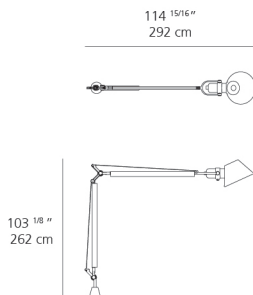

Dimensions

Packaging

2 Boxes

1 x 47-5/16" x 39-7/16" x 104-7/16" / 178.57 lbs - 120 cm x 100 cm x 265 cm / 81 kg

1 x 25-11/16" x 25-11/16" x 23-11/16" / 158.73 lbs - 65 cm x 65 cm x 60 cm / 72 kg

Light distribution

Direct

Luminaire weight

196.21 lbs / 89 kg

Red = Max Cd. Through Vertical plane

Blue = Max Cd. Through Horizontal plane

Warranty

5 year limited warranty