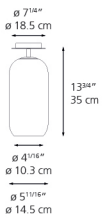

Lamp type	LED-T (Non Integrated) ONLY
Lamp	max 7W LED E12/G16.5
Lamp Included	No
Control type	DIMMABLE
Input Voltage	120V
Power consumption	7W
Ballast	N/A

Colors & Finishes

- Transparent (Diffuser)
- Copper (Gradient)
- Black (Canopy)

Materials

- Diffuser in handblown glass

Features & Accessories

- Compatible with T10 LED Light Bulb

Dimensions

Packaging

1 Box

1 x 8-3/8" x 8-3/8" x 18-3/16" / 4.57 lbs - 21 cm x 21 cm x 46 cm / 2.075 kg

Light distribution

Diffused

Luminaire weight

3.65 lbs / 1.66 kg

Warranty

5 year limited warranty