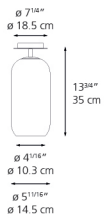

Lamp type	LED-T (Non Integrated) ONLY
Lamp	max 7W LED E12/G16.5
Lamp Included	No
Control type	DIMMABLE
Input Voltage	120V
Power consumption	7W
Ballast	N/A

Colors & Finishes

- Transparent (Diffuser)
- Bronze (Gradient)
- Black (Canopy)

Materials

- Diffuser in handblown glass

Features & Accessories

- Compatible with T10 LED Light Bulb

Dimensions

Packaging

1 Box

1 x 8-3/8" x 8-3/8" x 18-3/16" / 4.57 lbs - 21 cm x 21 cm x 46 cm / 2.075 kg

Light distribution

Diffused

Luminaire weight

3.65 lbs / 1.66 kg

Warranty

5 year limited warranty