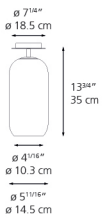

Lamp type	LED-T (Non Integrated) ONLY
Lamp	max 7W LED E12/G16.5
Lamp Included	No
Control type	DIMMABLE
Input Voltage	120V
Power consumption	7W
Ballast	N/A

Colors & Finishes

- Transparent (Diffuser)
- Blue (Gradient)
- Black (Canopy)

Materials

- Diffuser in handblown glass

Features & Accessories

- Compatible with T10 LED Light Bulb

Dimensions

Packaging

1 Box

1 x 8-3/8" x 8-3/8" x 18-3/16" / 4.57 lbs - 21 cm x 21 cm x 46 cm / 2.075 kg

Light distribution

Diffused

Luminaire weight

3.65 lbs / 1.66 kg

Warranty

5 year limited warranty