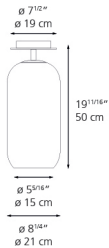

Gople Ceiling chrome/bronze

SPECIFICATIONS

1413068A

Design By
BJARKE INGELS GROUP

Collection
Design

Specifications

Lamp type	LED-T (Non Integrated) ONLY
Lamp	20W E26/A19
Lamp Included	No
Control type	DIMMABLE
Input Voltage	120V
Power consumption	22W
Ballast	N/A

Packaging

2 Boxes

1 x 9-15/16" x 9-15/16" x 9-1/2" / 3.41 lbs - 25 cm x 25 cm x 26.5 cm / 1.545 kg

1 x 24-1/8" x 16-1/4" x 12-11/16" / 8.4 lbs - 61 cm x 41 cm x 32 cm / 3.81 kg

Light distribution

Diffused

Luminaire weight