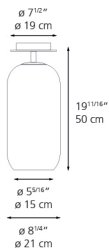

Materials

- Chrome metal canopy
- Diffuser in handblown glass

Features & Accessories

- Compatible with T10 LED Light Bulb

Dimensions

Packaging

2 Boxes

1 x 9-15/16" x 9-15/16" x 9-1/2" / 3.41 lbs - 25 cm x 25 cm x 26.5 cm / 1.545 kg

1 x 24-1/8" x 16-1/4" x 12-11/16" / 8.4 lbs - 61 cm x 41 cm x 32 cm / 3.81 kg

Light distribution

Diffused

Luminaire weight

7.81 lbs / 3.54 kg

Warranty

5 year limited warranty