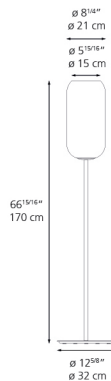

Lamp type	LED-T (Non Integrated) ONLY
Lamp	max 22W E26/A19
Lamp Included	No
Control type	DIMMABLE (On Cord)
Input Voltage	120V
Power consumption	22W
Ballast	N/A

Colors & Finishes

- Transparent (Diffuser)
- Blue (Gradient)
- Chrome (Stem & base)

Materials

- Diffuser in handblown glass
- Stem & base in chrome metal

Features & Accessories

Dimensions

Light distribution

Diffused

Luminaire weight

23.92 lbs / 10.85 kg

Packaging

3 Boxes

1 x 63-7/8" x 7-3/16" x 5-5/8" / 5.73 lbs - 162 cm x 18 cm x 14 cm / 2.6 kg

1 x 24-1/8" x 16-1/4" x 12-11/16" / 8.4 lbs - 61 cm x 41 cm x 32 cm / 3.81 kg

1 x 20-3/16" x 19" x 2-5/8" / 16.78 lbs - 51 cm x 48 cm x 6.5 cm / 7.61 kg