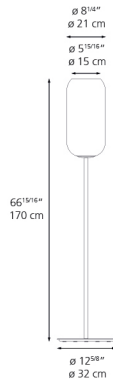

Lamp type	LED-T (Non Integrated) ONLY
Lamp	max 22W E26/A19
Lamp Included	No
Control type	DIMMABLE (On Cord)
Input Voltage	120V
Power consumption	22W
Ballast	N/A

Colors & Finishes

- Transparent (Diffuser)
- Bronze (Gradient)
- Chrome (Base & Stem)

Materials

- Diffuser in handblown glass
- Stem & base in chrome metal

Features & Accessories

Dimensions

Light distribution

Diffused

Luminaire weight

23.92 lbs / 10.85 kg

Packaging

3 Boxes

1 x 63-7/8" x 7-3/16" x 5-5/8" / 5.73 lbs - 162 cm x 18 cm x 14 cm / 2.6 kg

1 x 24-1/8" x 16-1/4" x 12-11/16" / 8.4 lbs - 61 cm x 41 cm x 32 cm / 3.81 kg

1 x 20-3/16" x 19" x 2-5/8" / 16.78 lbs - 51 cm x 48 cm x 6.5 cm / 7.61 kg