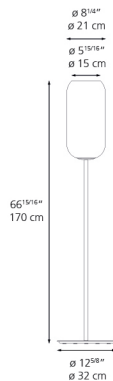

Lamp type	LED-T (Non Integrated) ONLY
Lamp	max 22W E26/A19
Lamp Included	No
Control type	DIMMABLE (On Cord)
Input Voltage	120V
Power consumption	22W
Ballast	N/A

Colors & Finishes

- Transparent (Diffuser)
- White (Gradient)
- Chrome (Stem & Base)

Materials

- Diffuser in handblown glass
- Stem & base in chrome metal

Features & Accessories

Dimensions

Light distribution

Diffused

Luminaire weight

23.92 lbs / 10.85 kg

Packaging

3 Boxes

1 x 63-7/8" x 7-3/16" x 5-5/8" / 5.73 lbs - 162 cm x 18 cm x 14 cm / 2.6 kg

1 x 24-1/8" x 16-1/4" x 12-11/16" / 8.4 lbs - 61 cm x 41 cm x 32 cm / 3.81 kg

1 x 20-3/16" x 19" x 2-5/8" / 16.78 lbs - 51 cm x 48 cm x 6.5 cm / 7.61 kg