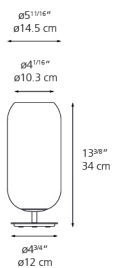

Gople Mini Table Chrome

1409018A

SPECIFICATIONS

Design By

BJARKE INGELS GROUP

Collection

Design

Specifications

Lamp type	LED-T (Non Integrated) ONLY
Lamp	max 7W LED E12/G16.5
Lamp Included	No
Control type	DIMMABLE (On Cord)
Input Voltage	120V
Power consumption	7W
Ballast	N/A

Colors & Finishes

- Transparent (Diffuser)
- Silver (Gradient)
- Chrome (Stem & Base)

Materials

- Diffuser in handblown glass
- Stem & base in chrome metal

Features & Accessories

Dimensions

Packaging

1 Box

1 x 8-3/8" x 8-3/8" x 18-3/16" / 5.43 lbs - 21 cm x 21 cm x 46 cm / 2.465 kg

Light distribution